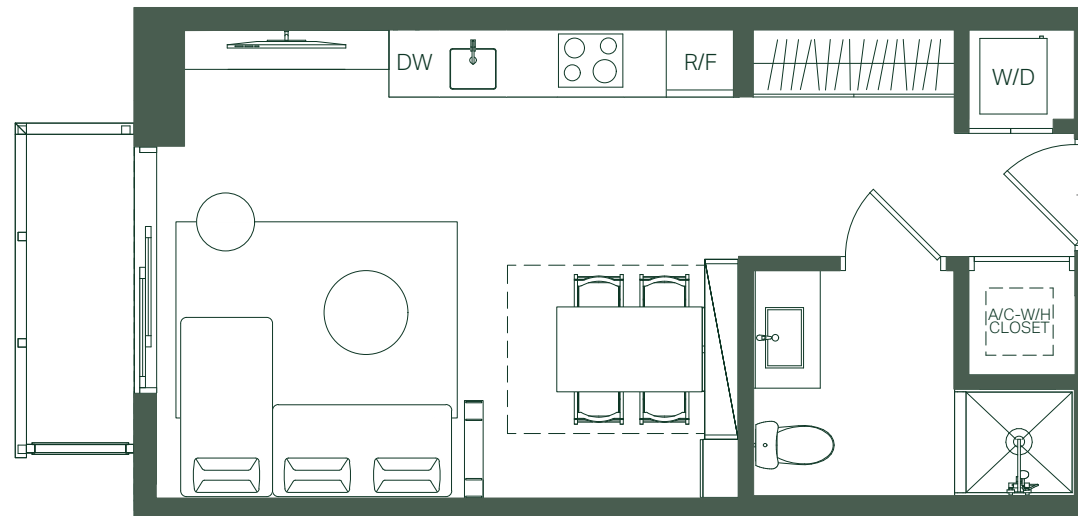

# UNIT E

RESIDENCES  
LINES 06, 07, 08, 14, 15, 16

## STUDIO 1 BATHROOM

INTERIOR	402 SF	37 M <sup>2</sup>
EXTERIOR	40 SF	4 M <sup>2</sup>
<b>TOTAL</b>	<b>442 SF</b>	<b>41 M<sup>2</sup></b>